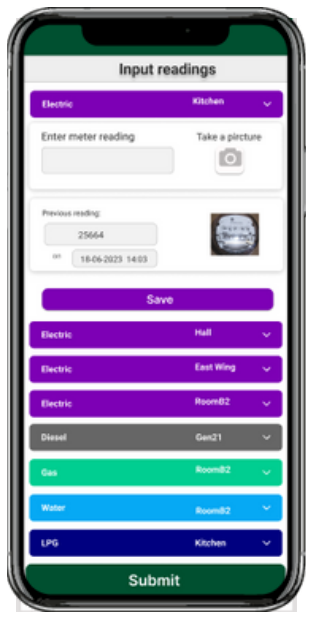

Consumption & usage data compared , same month previous years.

Water usage is shown with comparisons.

Compares financials for each commodity, and compare variation against budgets.

“ Pearl Continental Hotel chain in South East Asia is using **ecoMita** to actively monitor energy and water usage whilst identifying opportunities to reduce their operating costs and carbon footprint. ”

Enhanced Features

IoT & Smart devices can be supplied to read meters and send readings automatically real-time.

Meter Readings can be collected hourly, if needed enabling much better analysis.

Outside temperatures, together with AI (coming later), allow a greater understanding of energy consumption patters helping to predict future consumption or targeted mitigations.